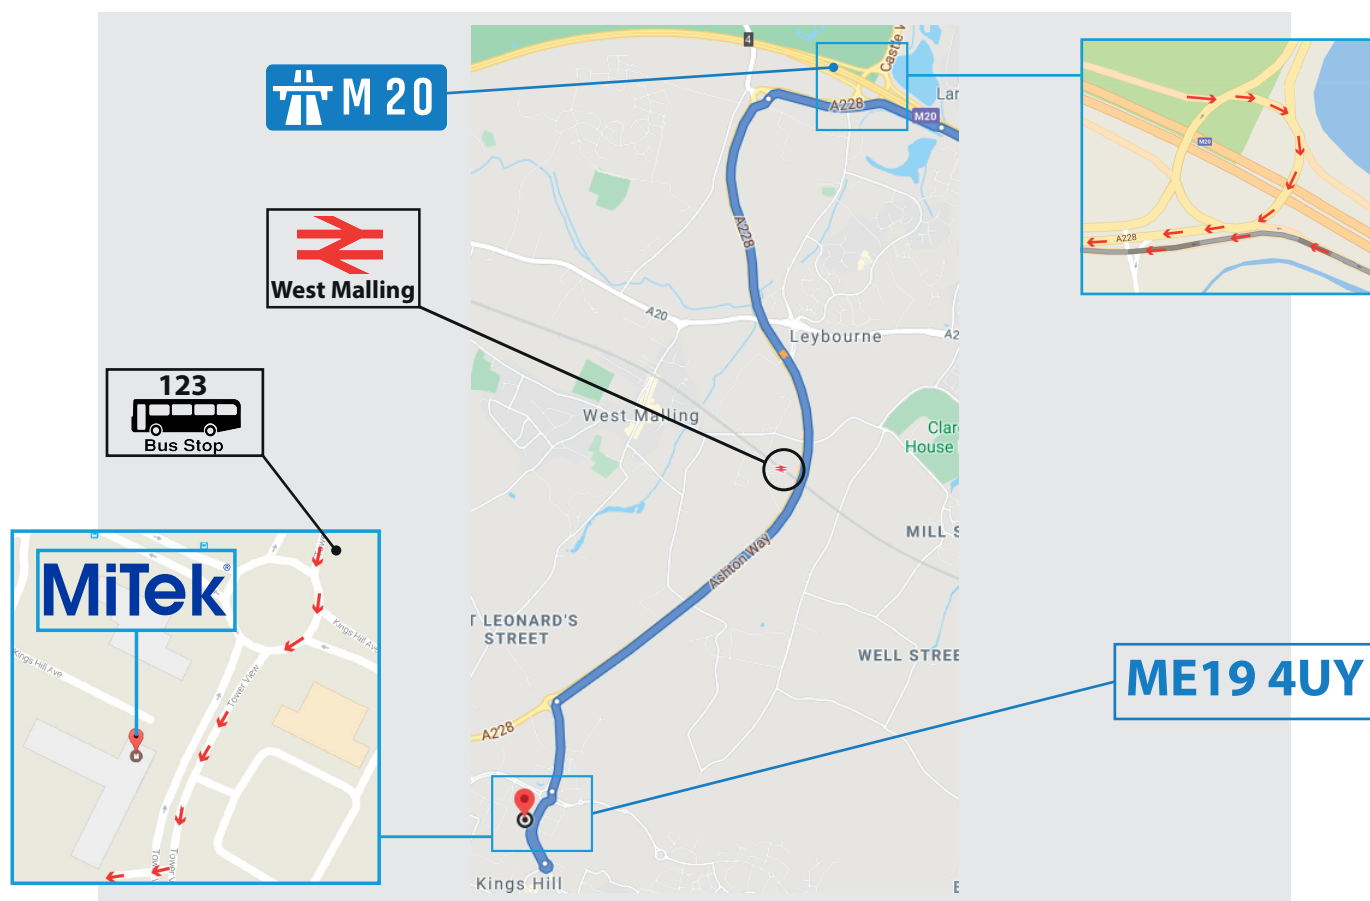

DIRECTIONS TO UK KENT OFFICE

**11 Tower View, Kings Hill,
West Malling, Kent, ME19 4UY**

From M20 South bound:

Take J4 off the M20 South bound and at the roundabout take the 3rd exit onto the A228 towards Kings Hill and West Malling.

At the next roundabout continue straight onto the A228.

At the next two sets of traffic lights continue straight on.

At the roundabout take the first exit into the Kings Hill estate.

At the next roundabout continue straight on (second exit) onto Tower View and then take the first right. You have reached MiTek.

From M20 London bound:

Take J4 off the M20 London bound and at the roundabout take the 1st exit onto the A228 towards Kings Hill and West Malling.

Then take directions as per South Bound instructions.

Train / Bus:

Take the train to West Malling rail station and from the train station take the 123 bus to Kings Hill.

Get off the bus at the first stop, cross the roundabout and our building is on your right.